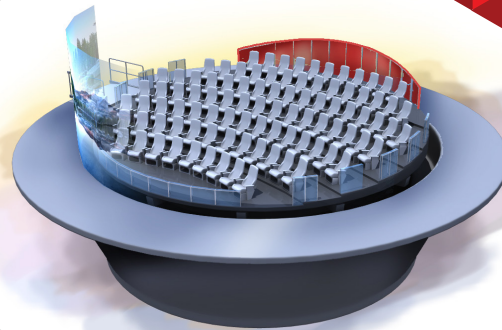

DYNAMIC MOTION THEATER

Reinventing
the unexpected!
The DYNAMIC MOTION THEATER
provides limitless options with the
ride, show sets, projections, special effects
and even live performers. All that combined with a
moving theater platform that can raise, lower, tilt and spin
to reveal the new scene allowing guests to be in the center of
the action, living the adventure. Shows and can be adapted
or changed easily so adventure seekers come
back again and again!

DYNAMIC
ATTRATIONS

FEATURES

GENERAL FEATURES

- Ability to create versatile show
- Accommodates live performers or fully automated (no performers)
- Family-level thrill
- Ride control monitored seat-belt
- Loads and unloads quickly
- All movements operate simultaneously
- Multiple projection locations
- Rotation reveals new scenes and show sets
- Multiple media elements
- Themed sets
- Two platform sizes
- Variable seating arrangements
- Ride system is T.U.V. approved

CUSTOMIZABLE OPTIONS

- With multiple sizes and option features we are able to customize a unique experience made for your audience and budget
- Choose between a live action set reveal or fully media based ride systems

STANDARD CAPACITY

- 60 and 120 Seat configurations available
- Standard through rate capacity
- 60 Seat - 400 - 510 PPH
- 120 Seat - 720 - 900 PPH

FULL MOTION

- Heave
- 360 ° Continuous Spin, Reverses Smoothly
- Tilt Coin Roll Effect