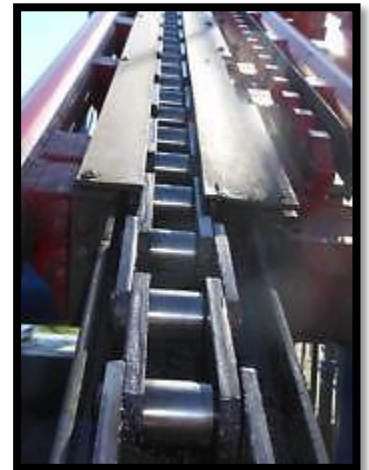

DYNAMIC
ATTRactions
PARTS & SERVICE

Roller Coaster and Water Ride Chains and Sprockets

Dynamic Attractions provides:

- ✓ European and US Pattern Chains
- ✓ Water Ride Conveyor and Lift Chains
- ✓ Steel and Wooden Coaster Chains
- ✓ Roller Chains
- ✓ Cranked Link Chains
- ✓ Straight Sidebar Chains
- ✓ Sprockets
- ✓ Wear Strips / Trough Liners

Contact us for a quote today!

Dynamic Attractions provides quality chains made to complete ISO specifications. We will create drawings for approval, provide OEM compliant certification, and provide quality assurance documentation.